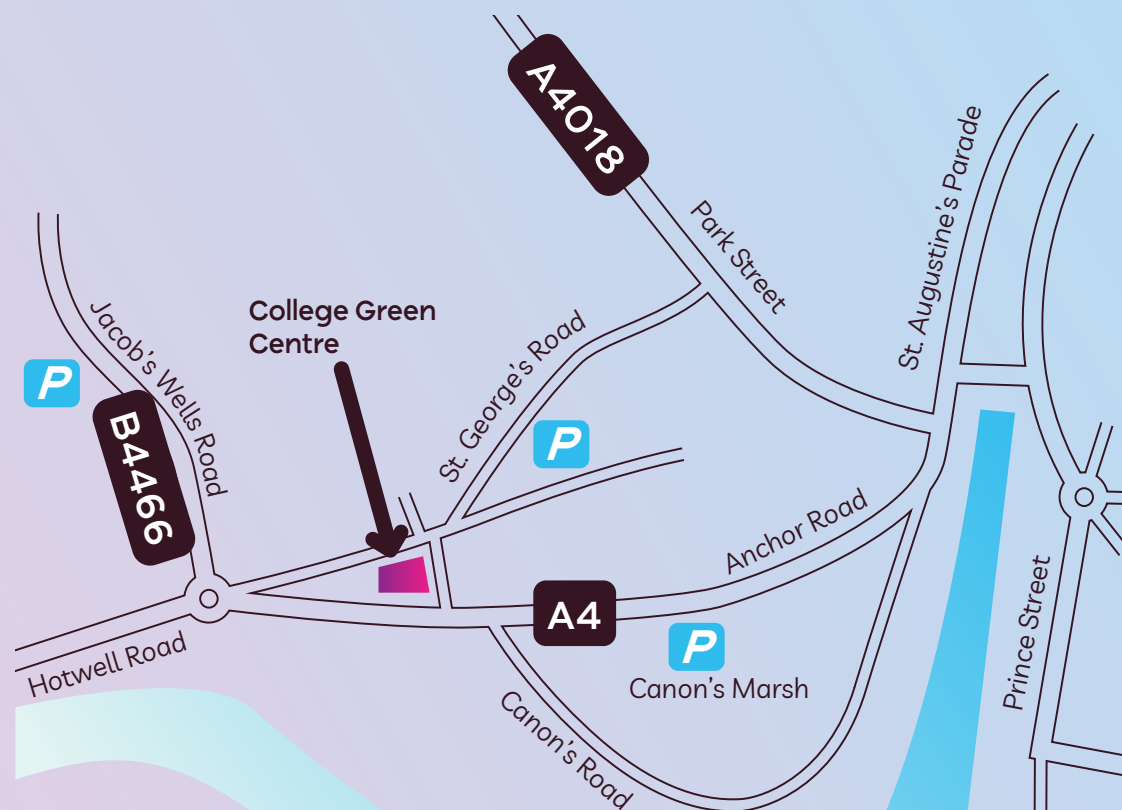

Address & Contact Details

St. George's Road, Bristol *BS1 5UA*

Tel : 0117 312 5000

Fax : 0117 312 5053

Minicom : 0117 312 5503

enquiries@cityofbristol.ac.uk